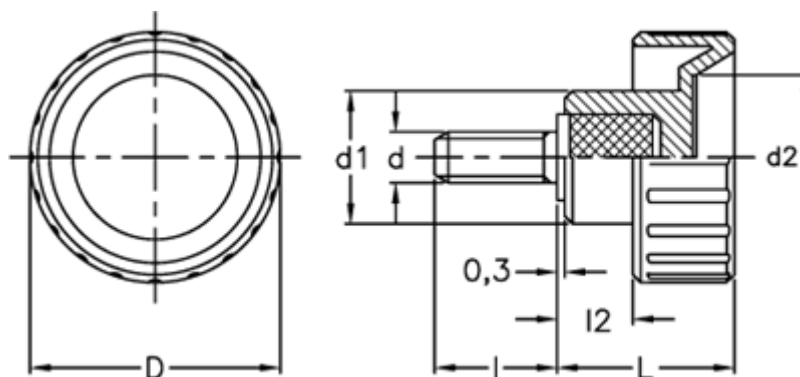

Data Sheet

Article number: 2302006351

Description: E+G Fluted grip knob
BT.16 p-M4x10

Measures

d	= 16
d1	= 11
d2	= 9
d 6g	= M4
l	= 10
L	= 13.0
l2	= 5.0